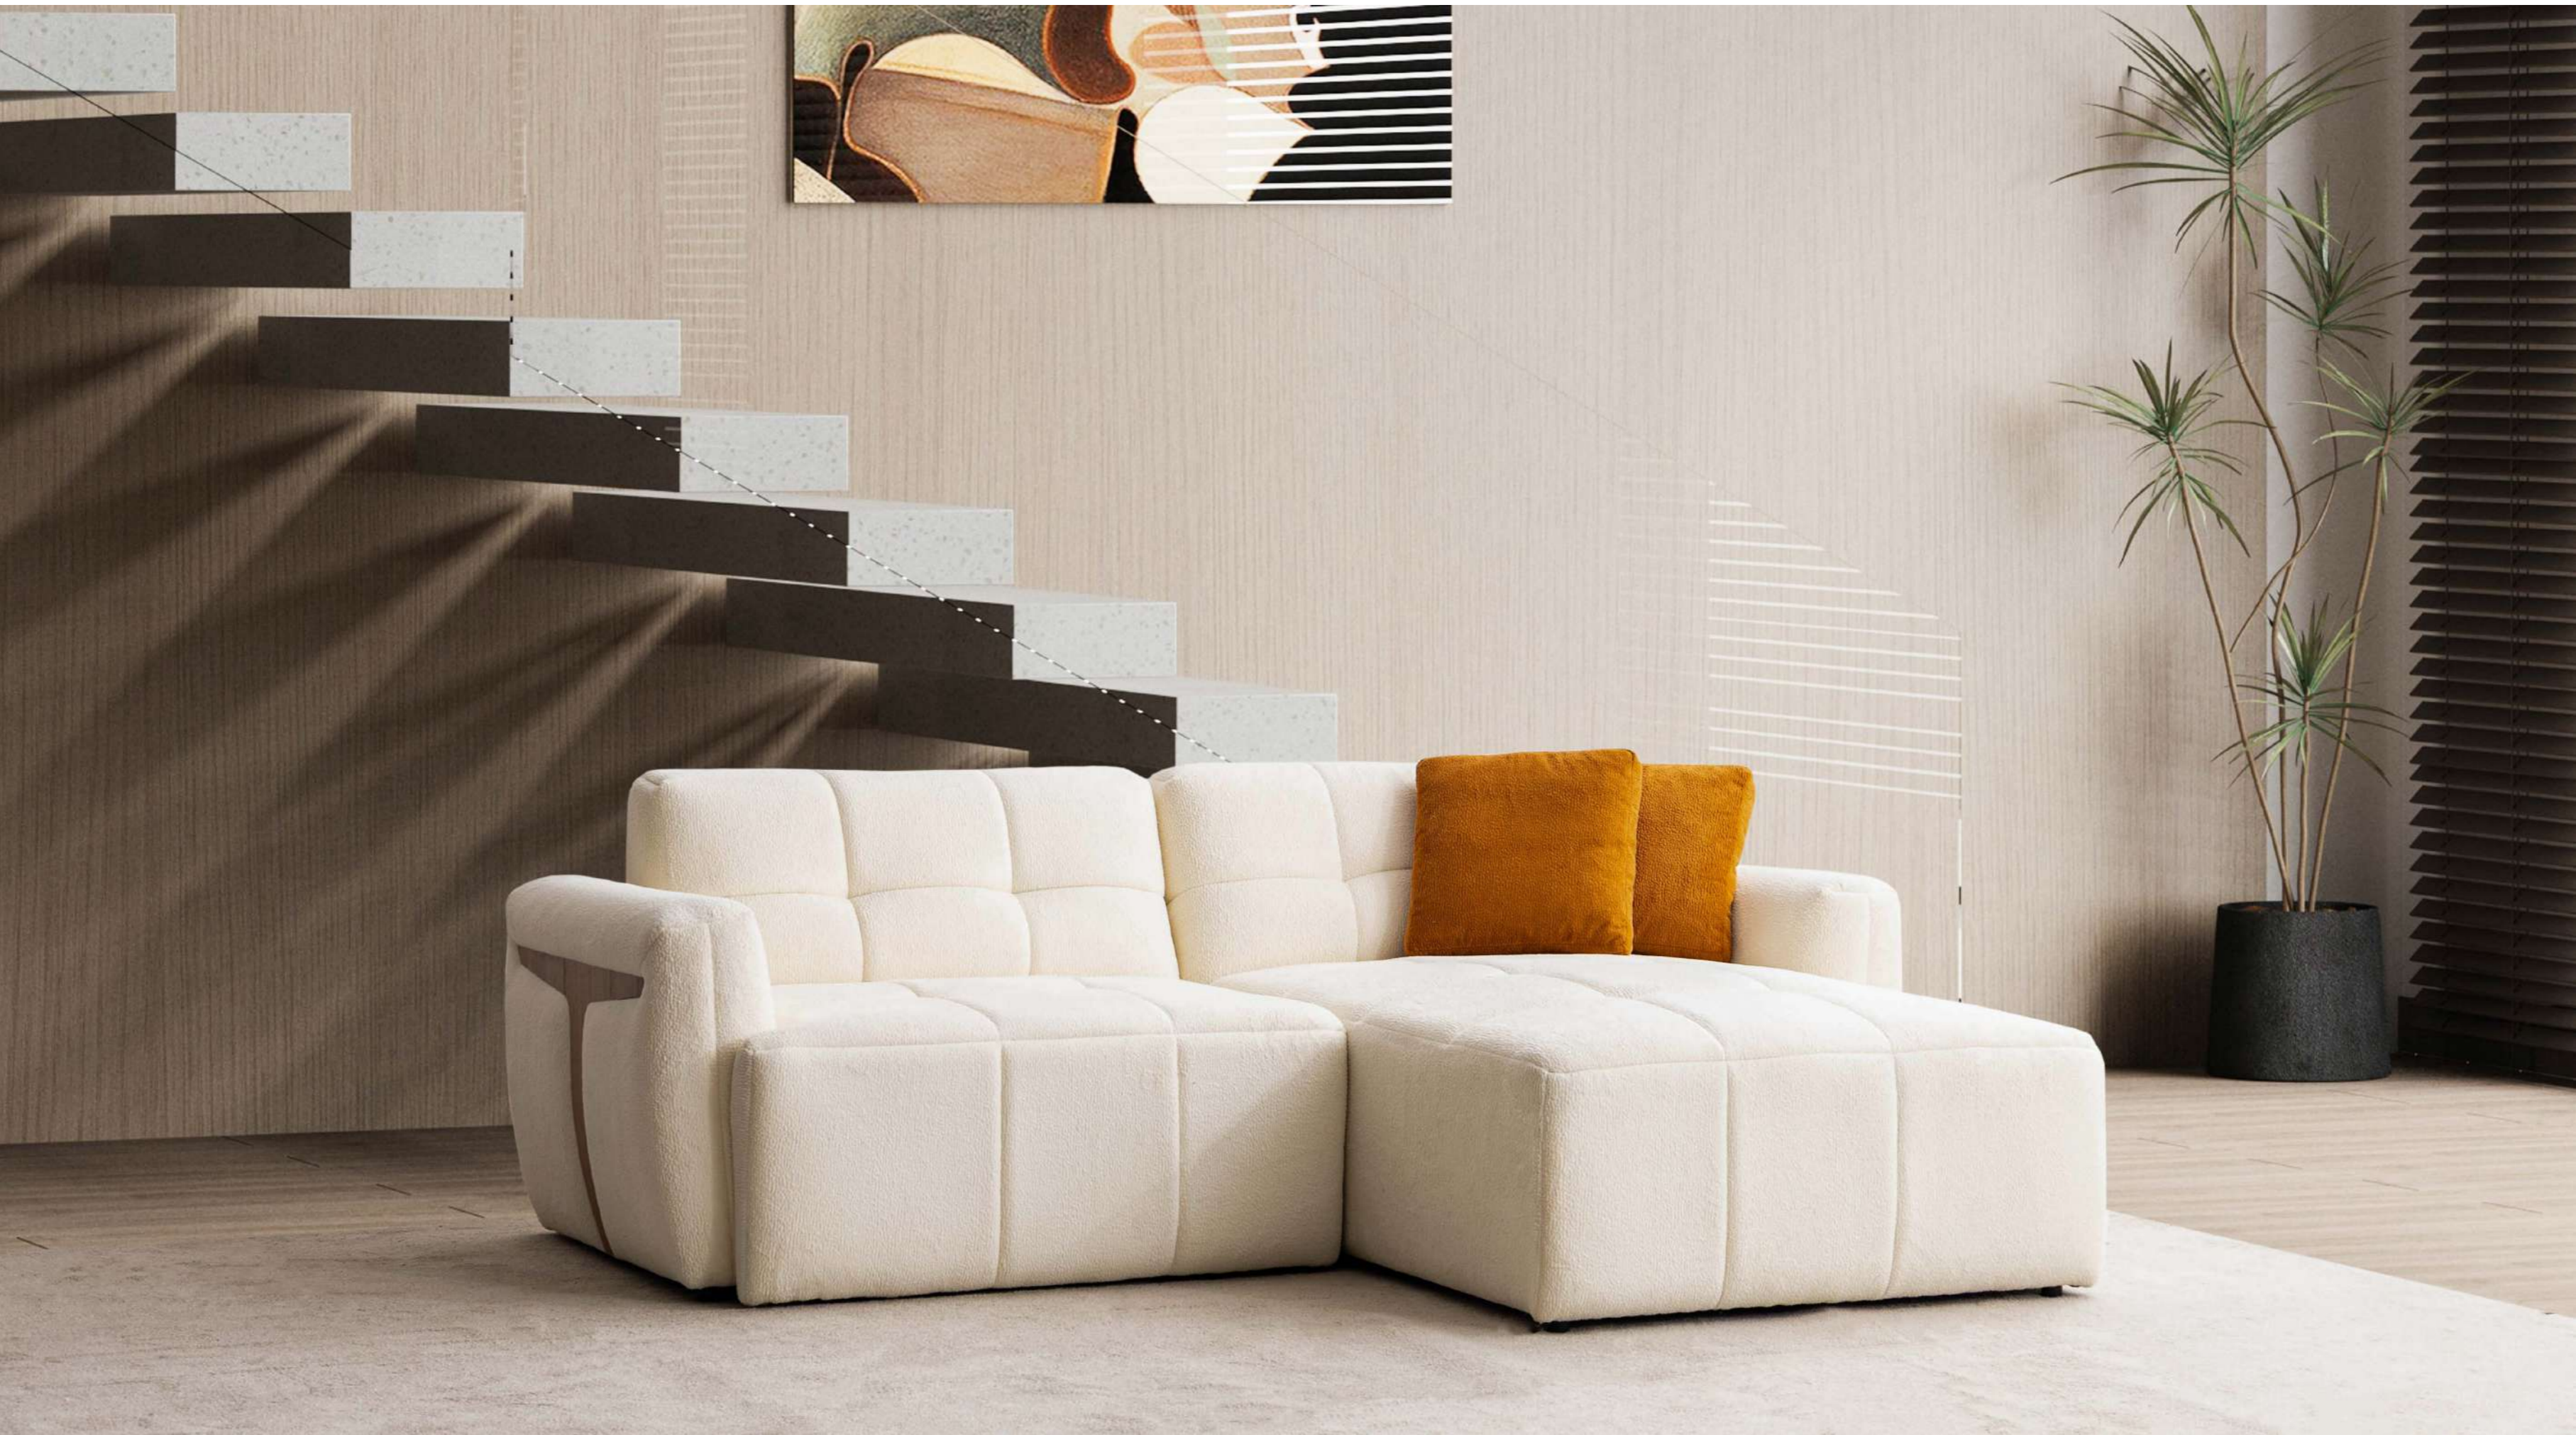

CALYON
CONCEPT

New Collection

CALYON

CONCEPT

Every design tells a story...

We create stories that blend comfort with elegance. At every stage of production, we combine quality, craftsmanship and innovation to add lasting value to living spaces.

Prime Collection

With its comfort-focused design, it offers relaxation at any moment. Its spacious seating area, supportive cushions, and practical design provide maximum functionality in everyday life. Its simple yet warm design seamlessly blends with different decor styles. Designed for family use and built to last for years.

Prime Corner Set

Corner: G:310*160cm D:98cm H:77cm
Sofa: G:224cm D:98cm H:77cm
Arcmchair: G:80cm D:72cm H:87cm

Prime Corner Set

Traces of craftsmanship in every detail.

Prime Corner Set

Prime XL Corner Set

Damla Collection

A special collection crafted with high-quality materials, exuding luxury. Offering the highest level of comfort with its deep seating structure and soft-textured fabric, its stylish details lend an elite atmosphere to the space. Meticulously designed for both aesthetic appeal and long-lasting use. An impeccable choice for those seeking to create a prestigious living space.